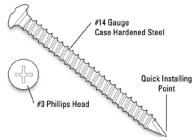

FASTENERS

ALL PURPOSE