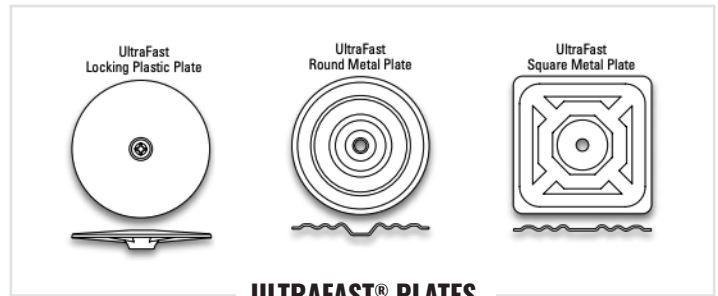

ULTRAFAST® PLATES