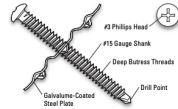

HIGH LOAD PRE-ASSEMBLED