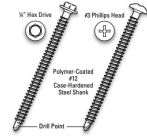

FASTENERS

ALL PURPOSE

HIGH LOAD

HIGH LOAD PRE-ASSEMBLED

ULTRAFAST® FASTENERS

JM PURLIN

JM RETRODRILLER

POLYMER AUGER