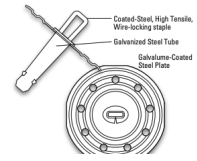

FASTENERS

ALL PURPOSE

HIGH LOAD

HIGH LOAD PRE-ASSEMBLED

ULTRAFAST® FASTENERS

JM PURLIN

JM RETRODRILLER

POLYMER AUGER