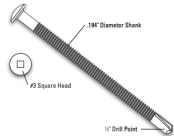

FASTENERS

ALL PURPOSE

HIGH LOAD

HIGH LOAD PRE-ASSEMBLED

ULTRAFAST® FASTENERS

JM PURLIN

JM RETRODRILLER

POLYMER AUGER

ULTRALOK™ LOCKING IMPACT FASTENER AND PLATE

PLATES

JM PVC RHINOPLATE®

JM ISOWELD®

ULTRAFAST® PLATES

Philadelphia Office

6 Poulson Ave
Essington PA 19029
Phone - 610-521-3404
Fax - 610-521-4717

Harrisburg Office